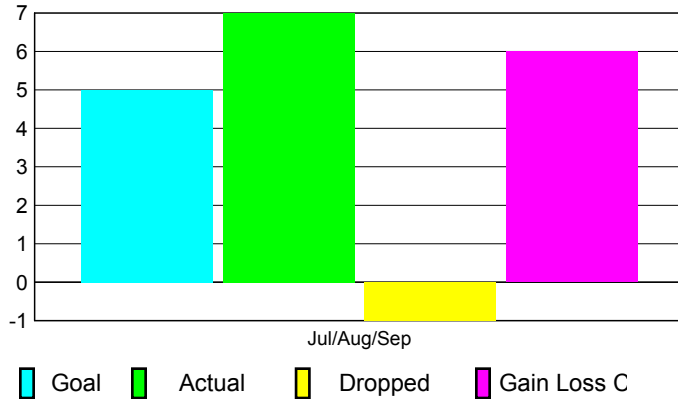

## CLUBS

Club Results  
2010-2011

Clubs  
2009-2010

Month	New Club Goal	Actual New Clubs	Actual Dropped Clubs	Gain/Loss of Clubs	Gain/Loss of Clubs
Jul/Aug/Sep	5	7	-1	6	0
<b>Totals</b>	<b>5</b>	<b>7</b>	<b>-1</b>	<b>6</b>	<b>0</b>

### Club Results 2010-2011

Goal, New, Dropped, Gain/Loss

### Comparison of Club Gain/Loss

Current Year Compared to the Previous Year