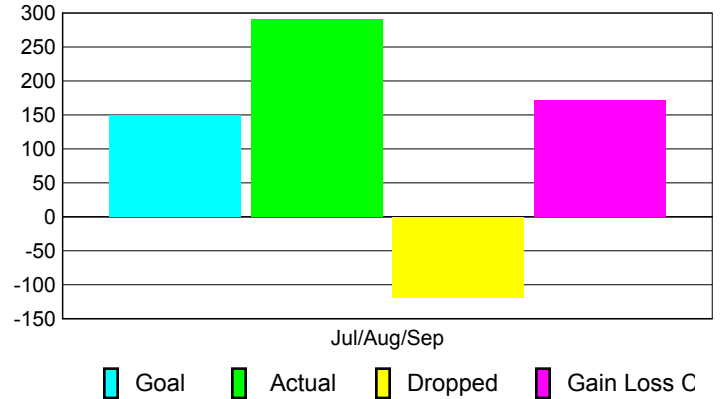

### YTD Status Quo Clubs 2010-2011

Status Quo Clubs Compared to Status Quo Members

## MEMBERSHIP

Membership Results  
2010-2011

Membership  
2009-2010

Month	Net Memb Goal	Actual New Memb	Actual Dropped Memb	Gain/Loss of Memb	Gain/Loss of Memb
Jul/Aug/Sep	150	291	-119	172	-36
<b>Totals</b>	<b>150</b>	<b>291</b>	<b>-119</b>	<b>172</b>	<b>-36</b>

### Membership Results 2010-2011

Goal, New, Dropped, Gain/Loss

### Comparison of Membership Gain/Loss

Current Year Compared to the Previous Year